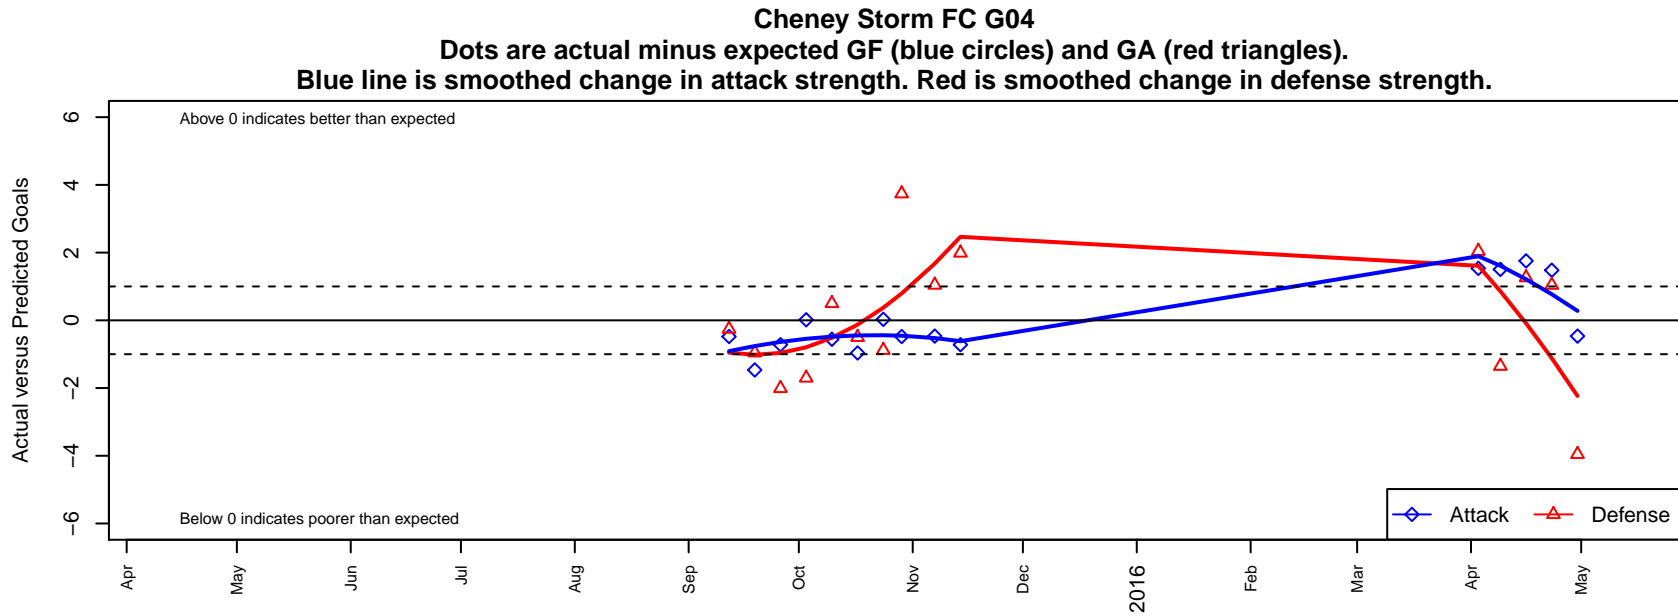

Cheney Storm FC G04

Cheney Storm FC
 Cheney, WA
 G04 total strength=179
 attack=0.2 defense=0.07
 fall league = PSPL–Inland Div 1 U11
 spr league = Spr PSPL–Inland Div 2 Blue U11
 notes= Heuett 2015

alt names used:
 IEYSA Storm FC G04 Heuett
 IEYSA Storm FC G04 Heuett

Venues played:
 2015 PSPL–Inland Div 1 U11
 2015 Spr PSPL–Inland Div 2 Blue U11

**attack and defense variance (black dot)
relative to other teams
and top 10 in region**

**attack and defense rating
relative to others at age
and all opponents in last 13 months**