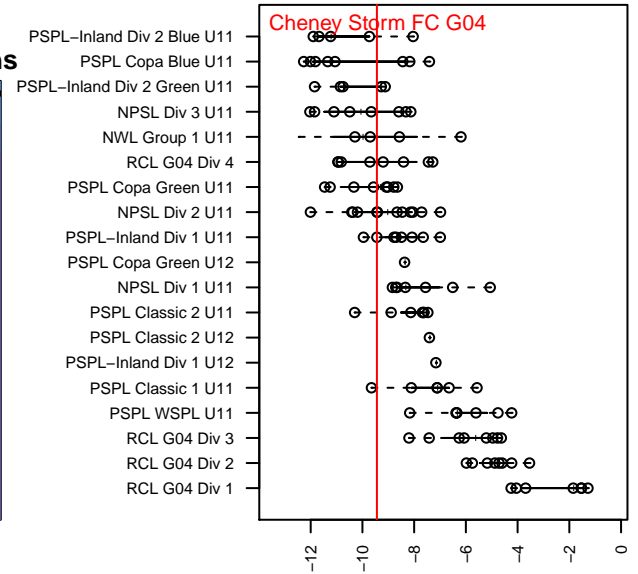

Cheney Storm FC G04

Cheney Storm FC
 Cheney, WA
 G04 total strength=179
 attack=0.2 defense=0.07
 fall league = PSPL–Inland Div 1 U11
 spr league = Spr PSPL–Inland Div 2 Blue U11
 notes= Heuett 2015

alt names used:
 IEYSA Storm FC G04 Heuett
 IEYSA Storm FC G04 Heuett

Venues played:
 2015 PSPL–Inland Div 1 U11
 2015 Spr PSPL–Inland Div 2 Blue U11

**attack and defense variance (black dot)
relative to other teams
and top 10 in region**

**attack and defense rating
relative to others at age
and all opponents in last 13 months**